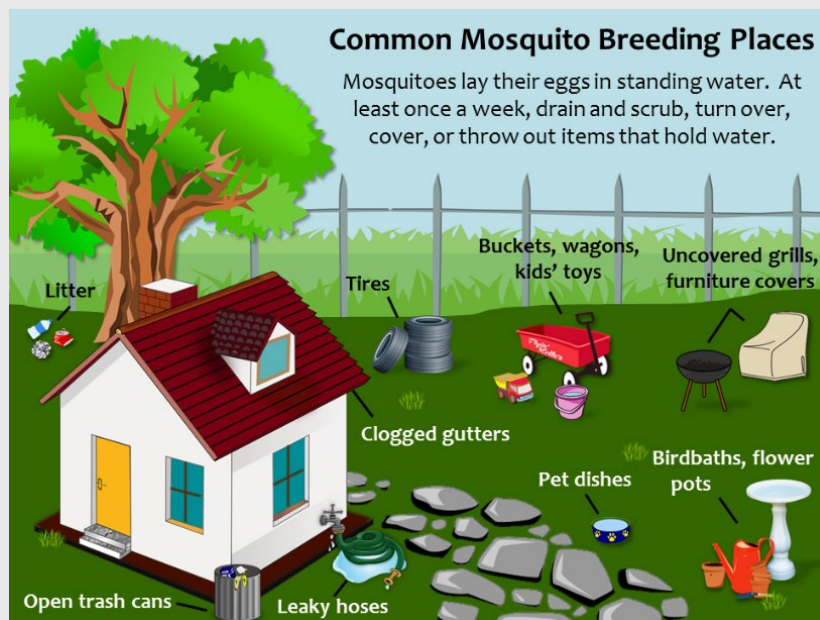

BEAVER COUNTY MOSQUITO-BORNE DISEASE CONTROL PROGRAM BEAVER COUNTY CONSERVATION DISTRICT UPDATE FOR JULY 2026

Beaver County reported 1 West Nile virus positive mosquito sample this year, as of the end of June. The sample was collected May 13, 2026, and subsequent surveillance has returned negative results for West Nile virus.

There has been 1 human case reported this year in Pennsylvania. There were 5 human deaths reported in the United States this year so far (no deaths in Pennsylvania).

With the recent extreme heat and unpredictable rain, it only takes a short time for mosquito larvae to become adult mosquitoes (about a week). It is important to remove any stagnant standing water from yards and properties to eliminate mosquito breeding areas and reduce mosquito populations.

To eliminate mosquito breeding areas, dump containers holding standing water, refill birdbaths and pet bowls weekly, and clean up debris from property that may hold water. If an area cannot be eliminated, there are products available at retailers that can treat mosquito larvae, always follow the label for proper usage.

West Nile virus has been detected in Beaver County, so it is important to protect yourself by using personal protection during outdoor activities.

- ❖ Wear EPA registered insect repellent.
- ❖ Wear long pants, long-sleeved shirt, and light-colored loose-fitting clothing.
- ❖ Avoid times outdoors when mosquitoes are most active during dawn and dusk.